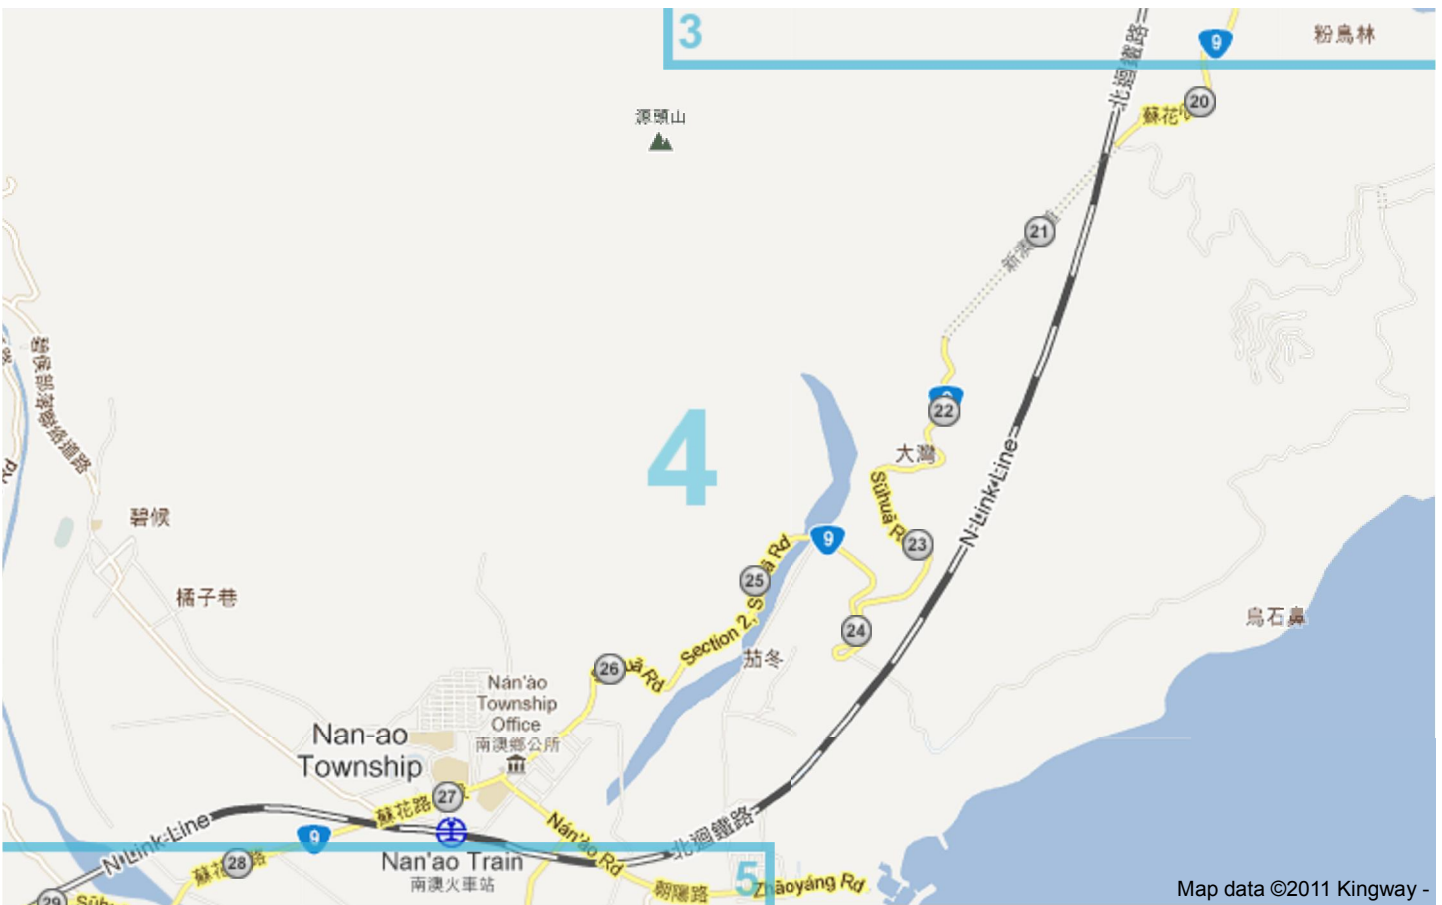

Suao-Heping-Hualian

Distance: 99.5 km

Inclination: Please select inclination

Total vertical climb: ca. 0 m

Surface: Paved

Suao-Heping-Hualian | Detail map page 1

Suao-Heping-Hualian | Detail map page 2

Suao-Heping-Hualian | Detail map page 4

Suao-Heping-Hualian | Detail map page 5

Suao-Heping-Hualian | Detail map page 6

Map data ©2011 Kingway -

Philippine Map data ©2011 Kingway -

Suao-Heping-Hualian | Detail map page 7

Map data ©2011 Kingway -

Map data ©2011 Kingway -

Suao-Heping-Hualian | Detail map page 8

Map data ©2011 Kingway -

Map data ©2011 Kingway -

Suao-Heping-Hualian | Detail map page 9

Map data ©2011 Kingway -

Map data ©2011 Kingway -