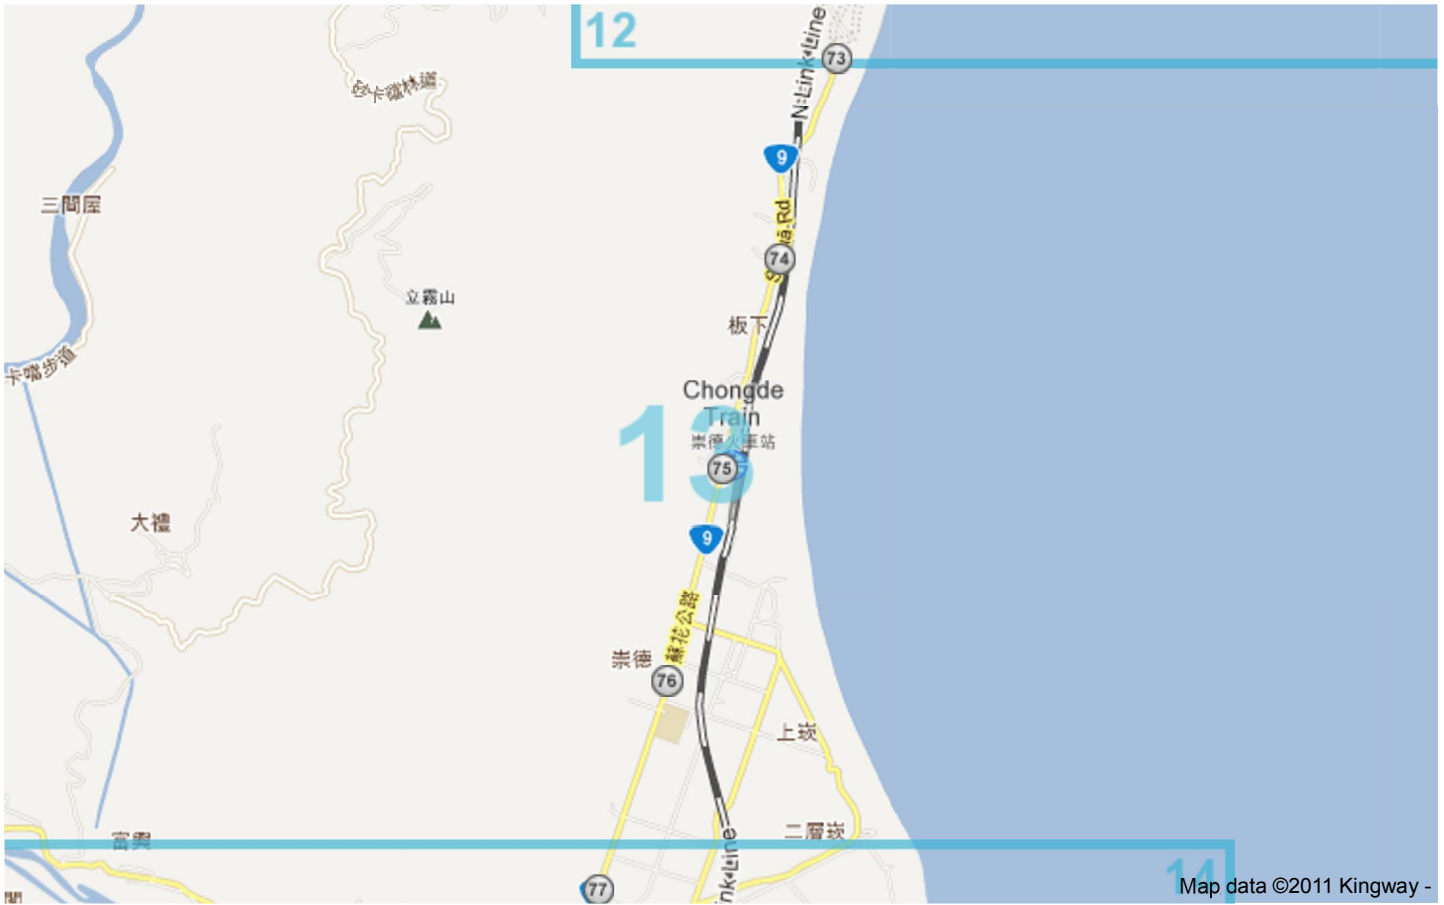

Suao-Heping-Hualian

Distance: 99.5 km

Inclination: Please select inclination

Total vertical climb: ca. 0 m

Surface: Paved

Suao-Heping-Hualian | Detail map page 1

Suao-Heping-Hualian | Detail map page 2

Suao-Heping-Hualian | Detail map page 4

Suao-Heping-Hualian | Detail map page 5

Suao-Heping-Hualian | Detail map page 6

Map data ©2011 Kingway -

Philippine Map data ©2011 Kingway -

Suao-Heping-Hualian | Detail map page 7

Map data ©2011 Kingway -