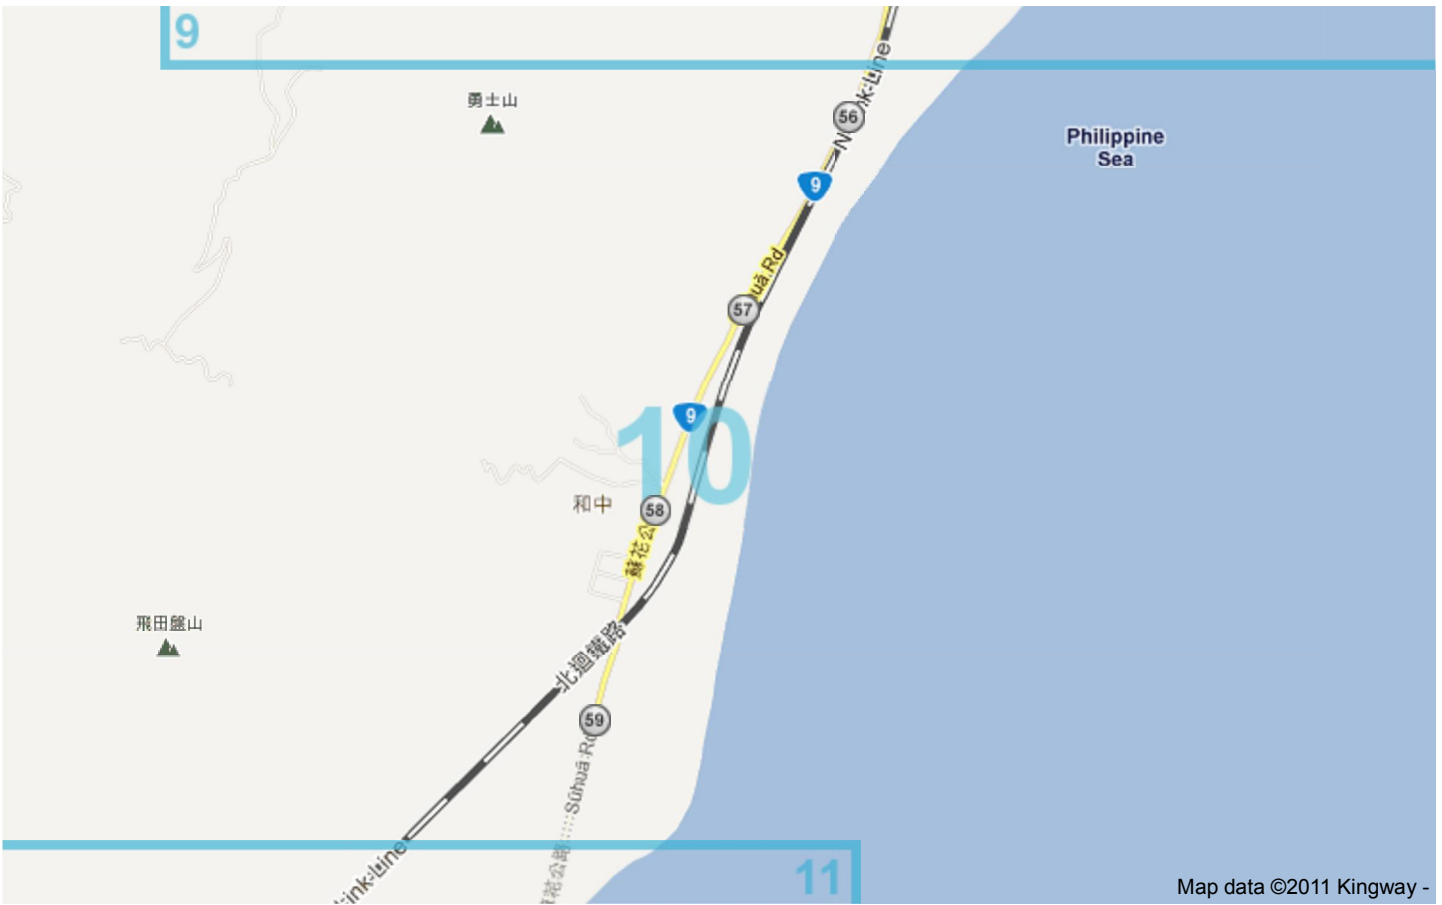

Suao-Heping-Hualian

Distance: 99.5 km

Inclination: Please select inclination

Total vertical climb: ca. 0 m

Surface: Paved

Suao-Heping-Hualian | Detail map page 1

Suao-Heping-Hualian | Detail map page 2

Suao-Heping-Hualian | Detail map page 4

Suao-Heping-Hualian | Detail map page 5

Suao-Heping-Hualian | Detail map page 6

Map data ©2011 Kingway -

Philippine Map data ©2011 Kingway -

Suao-Heping-Hualian | Detail map page 7

Map data ©2011 Kingway -