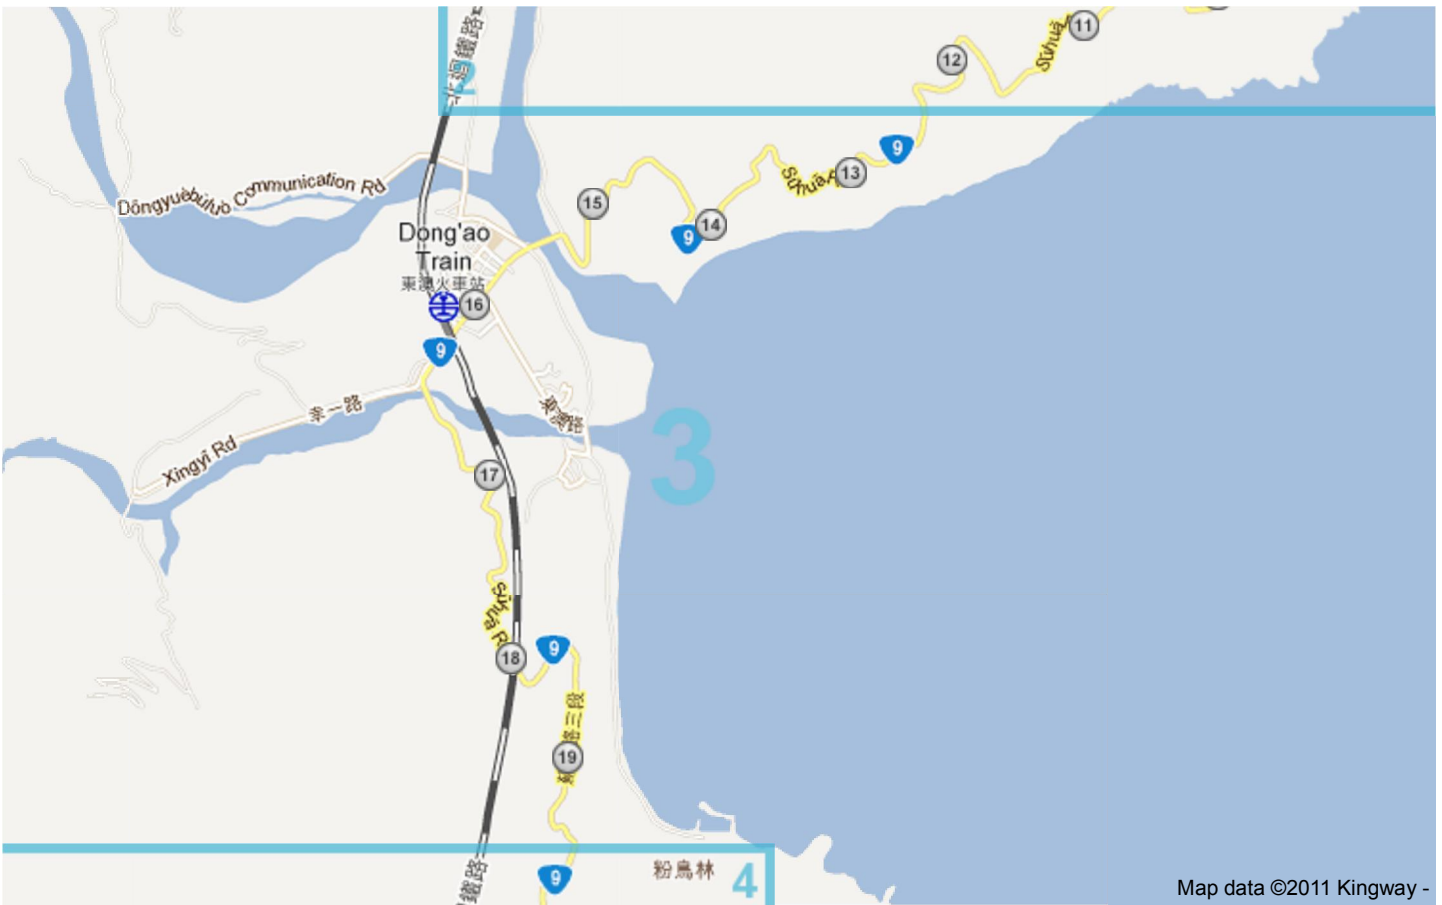

Suao-Heping-Hualian

Distance: 99.5 km

Inclination: Please select inclination

Total vertical climb: ca. 0 m

Surface: Paved

Suao-Heping-Hualian | Detail map page 1

Suao-Heping-Hualian | Detail map page 2

Suao-Heping-Hualian | Detail map page 4

Suao-Heping-Hualian | Detail map page 5

Suao-Heping-Hualian | Detail map page 6

Map data ©2011 Kingway -

Philippine Map data ©2011 Kingway -

Suao-Heping-Hualian | Detail map page 7

Map data ©2011 Kingway -

Map data ©2011 Kingway -

Suao-Heping-Hualian | Detail map page 8

Map data ©2011 Kingway -

Map data ©2011 Kingway -

Suao-Heping-Hualian | Detail map page 9

Map data ©2011 Kingway -

Map data ©2011 Kingway -