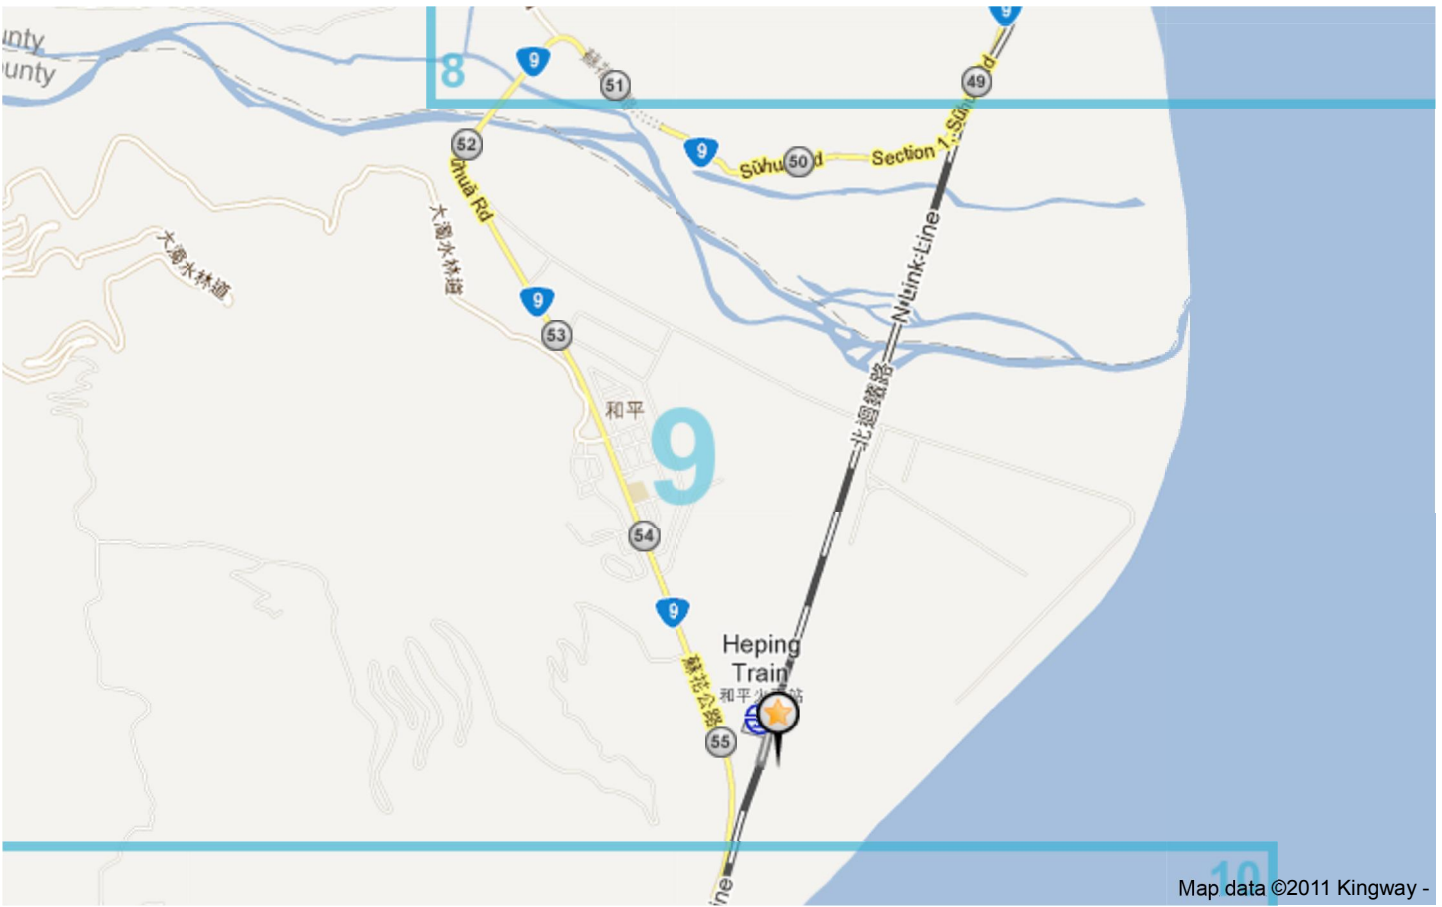

Suao-Heping-Hualian

Distance: 99.5 km

Inclination: Please select inclination

Total vertical climb: ca. 0 m

Surface: Paved

Suao-Heping-Hualian | Detail map page 1

Suao-Heping-Hualian | Detail map page 2

Suao-Heping-Hualian | Detail map page 4

Suao-Heping-Hualian | Detail map page 5

Suao-Heping-Hualian | Detail map page 6

Map data ©2011 Kingway -

Philippine Map data ©2011 Kingway -

Suao-Heping-Hualian | Detail map page 7

Map data ©2011 Kingway -

Map data ©2011 Kingway -

Suao-Heping-Hualian | Detail map page 8

Map data ©2011 Kingway -

Map data ©2011 Kingway -

Suao-Heping-Hualian | Detail map page 9

Map data ©2011 Kingway -

Map data ©2011 Kingway -