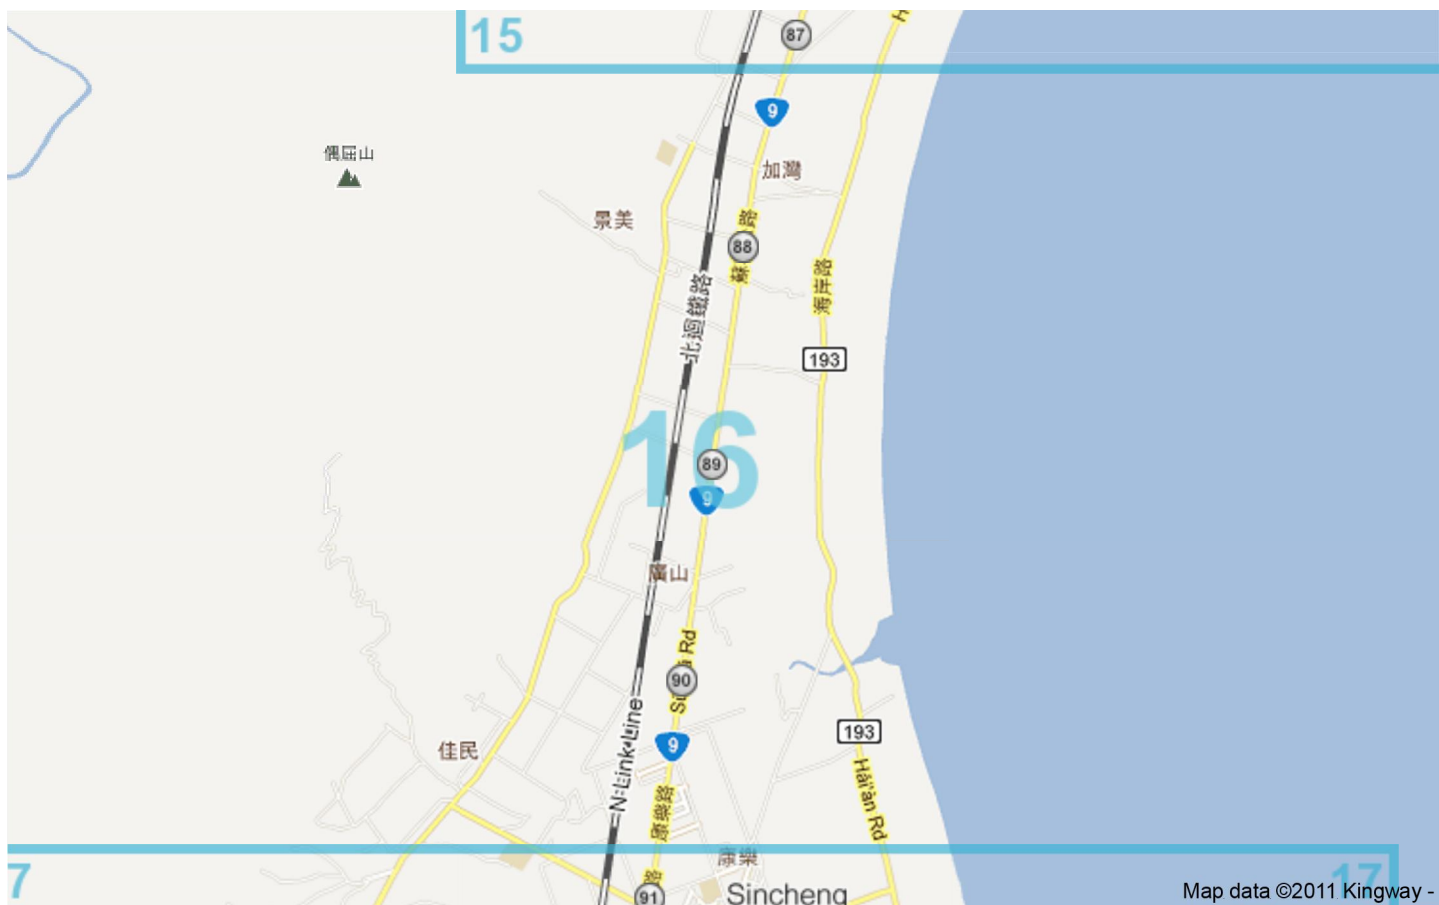

Map data ©2011 Kingway -