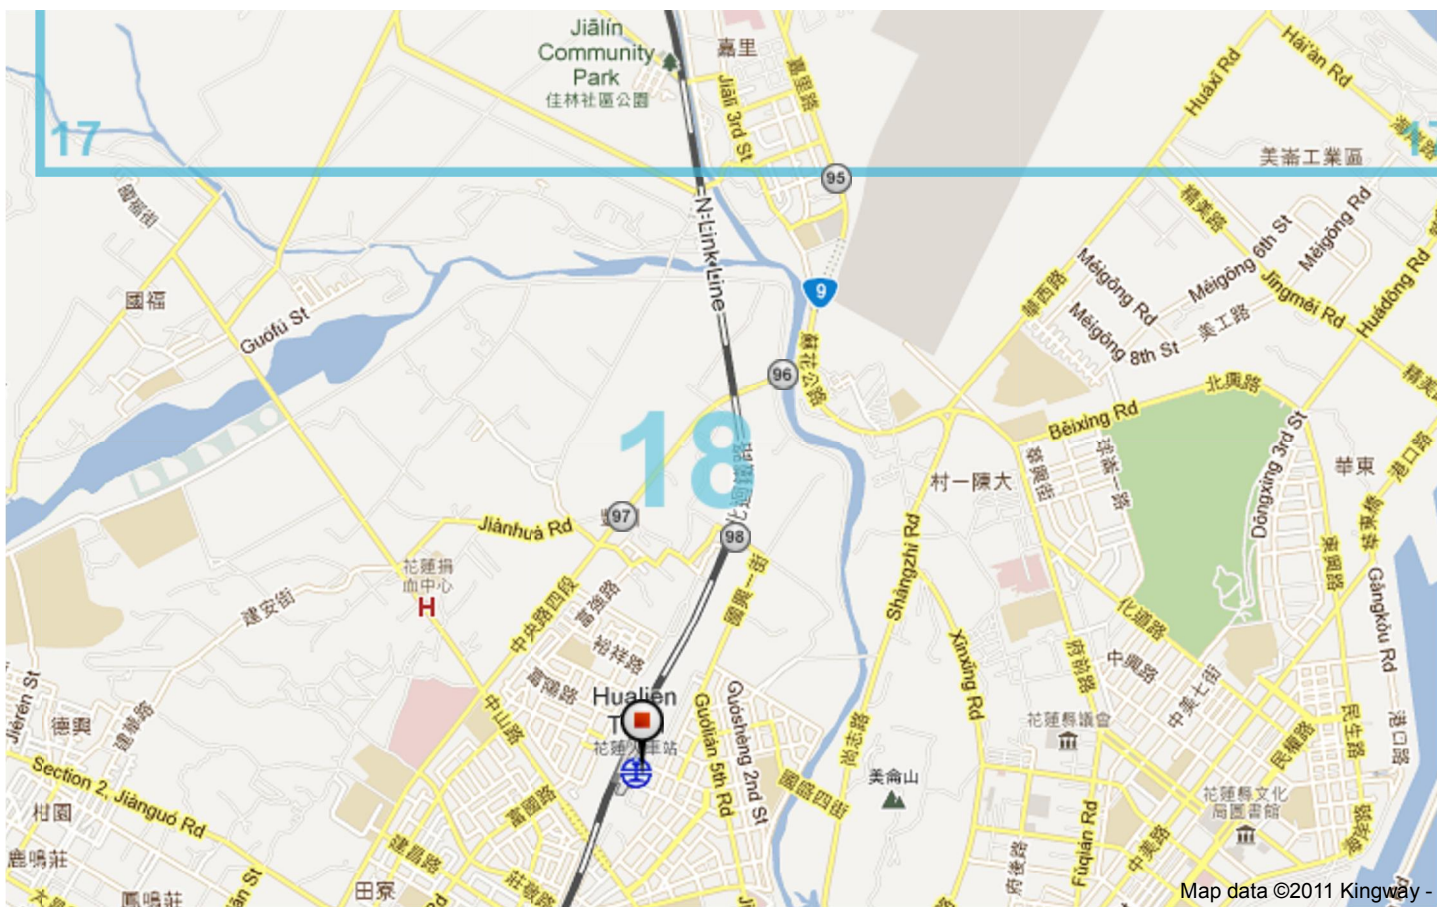

Suao-Heping-Hualian

Distance: 99.5 km

Inclination: Please select inclination

Total vertical climb: ca. 0 m

Surface: Paved

Suao-Heping-Hualian | Detail map page 1

Suao-Heping-Hualian | Detail map page 2

Suao-Heping-Hualian | Detail map page 4

Map data ©2011 Kingway -

Suao-Heping-Hualian | Detail map page 8

Map data ©2011 Kingway -

Map data ©2011 Kingway -

Suao-Heping-Hualian | Detail map page 9

Map data ©2011 Kingway -

Map data ©2011 Kingway -